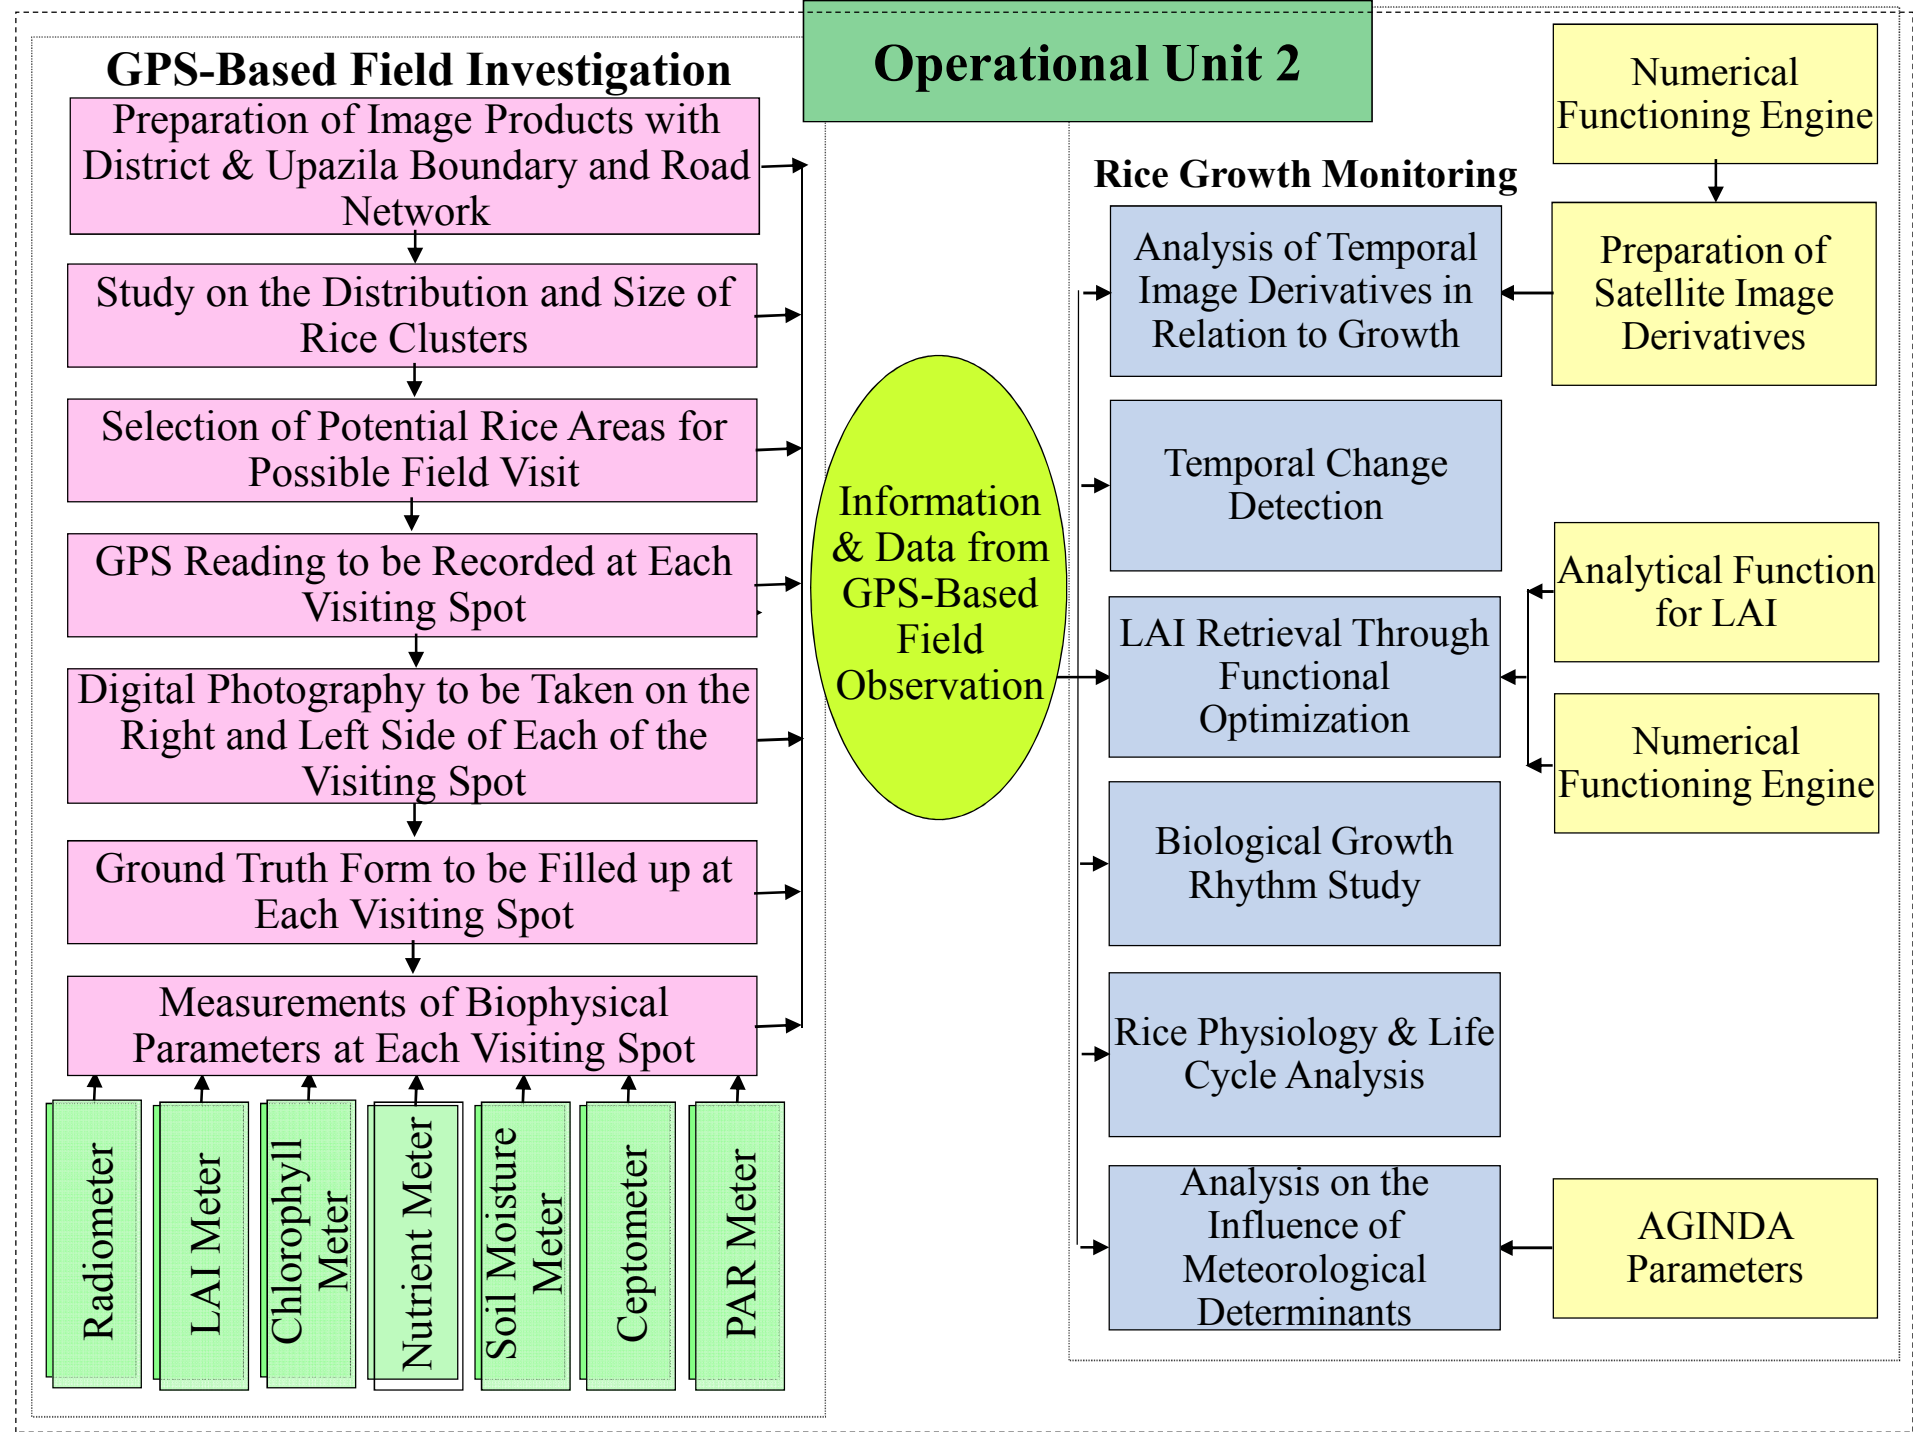

Crop Estimation, Analysis & Monitoring System (CEAMONS)

Agriculture Division, SPARRSO

Operational Block Diagram of CEAMONS

Data & Information in CEAMONS

GPS-Based Field Investigation

Information & Data from GPS-Based Field Observation

Operational Unit 2

From Operational Unit 1

From Operational Unit 1

Operational Block Diagram of CEAMONS

Data & Information in CEAMONS

Agricultural Information Database (AGINDA)

Types of Data for CEAMONS