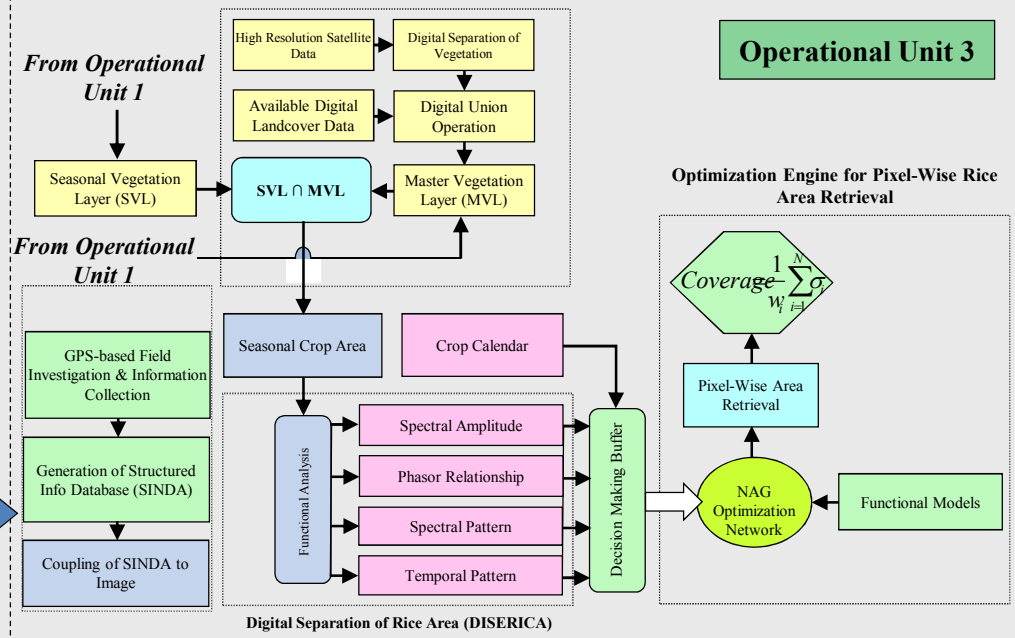

Crop Estimation, Analysis & Monitoring System (CEAMONS)

Agriculture Division, SPARRSO

Operational Block Diagram of CEAMONS

Data & Information in CEAMONS

GPS-Based Field Investigation

Information & Data from GPS-Based Field Observation

Operational Unit 2

From Operational Unit 1

From Operational Unit 1

Operational Block Diagram of CEAMONS

Data & Information in CEAMONS

Agricultural Information Database (AGINDA)

Types of Data for CEAMONS