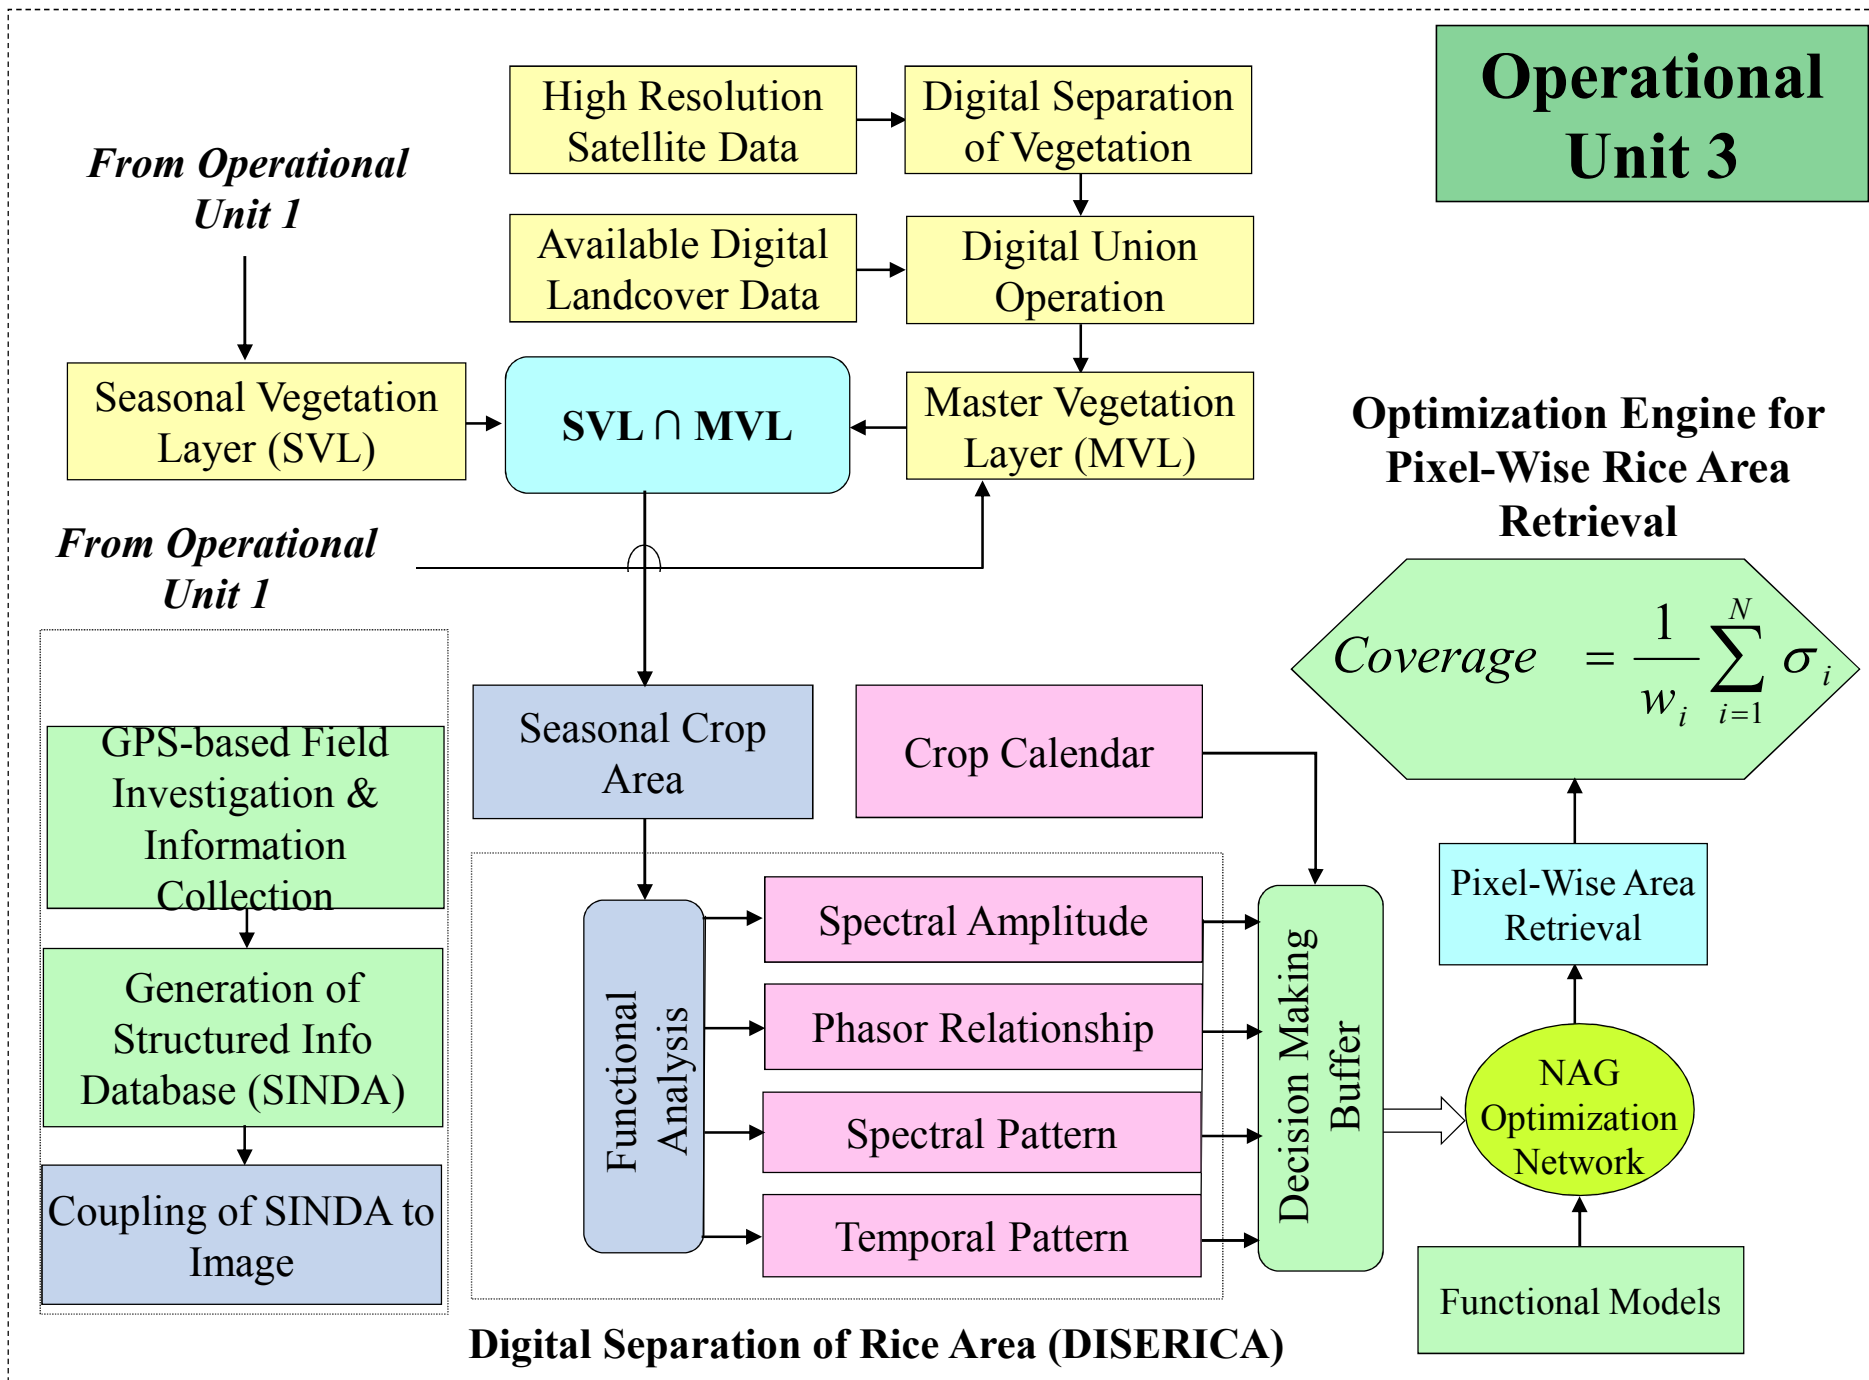

Crop Estimation, Analysis & Monitoring System (CEAMONS)

Agriculture Division, SPARRSO

Operational Block Diagram of CEAMONS

Data & Information in CEAMONS

GPS-Based Field Investigation

Information & Data from GPS-Based Field Observation

Operational Unit 2

From Operational Unit 1

From Operational Unit 1

Operational Block Diagram of CEAMONS

Data & Information in CEAMONS

Agricultural Information Database (AGINDA)

Types of Data for CEAMONS