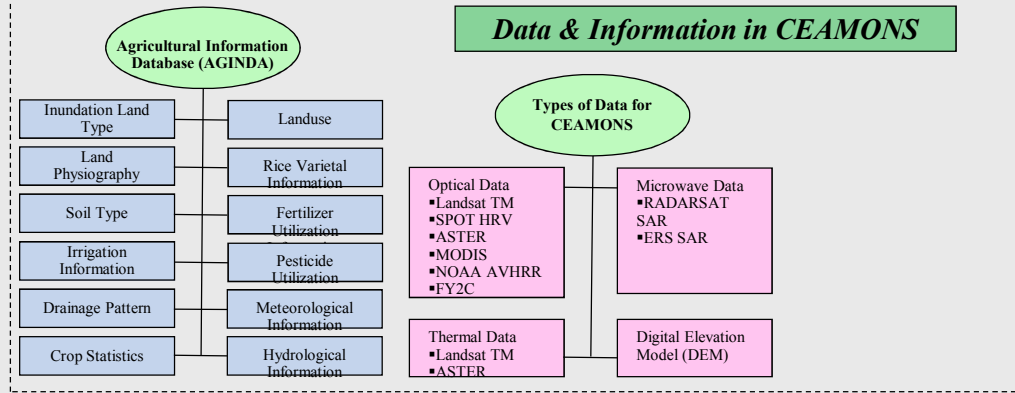

Crop Estimation, Analysis & Monitoring System (CEAMONS)

Agriculture Division, SPARRSO

Operational Block Diagram of CEAMONS

Data & Information in CEAMONS

GPS-Based Field Investigation

Information & Data from GPS-Based Field Observation

Operational Unit 2

From Operational Unit 1

From Operational Unit 1

Operational Block Diagram of CEAMONS

Data & Information in CEAMONS

Agricultural Information Database (AGINDA)

Types of Data for CEAMONS