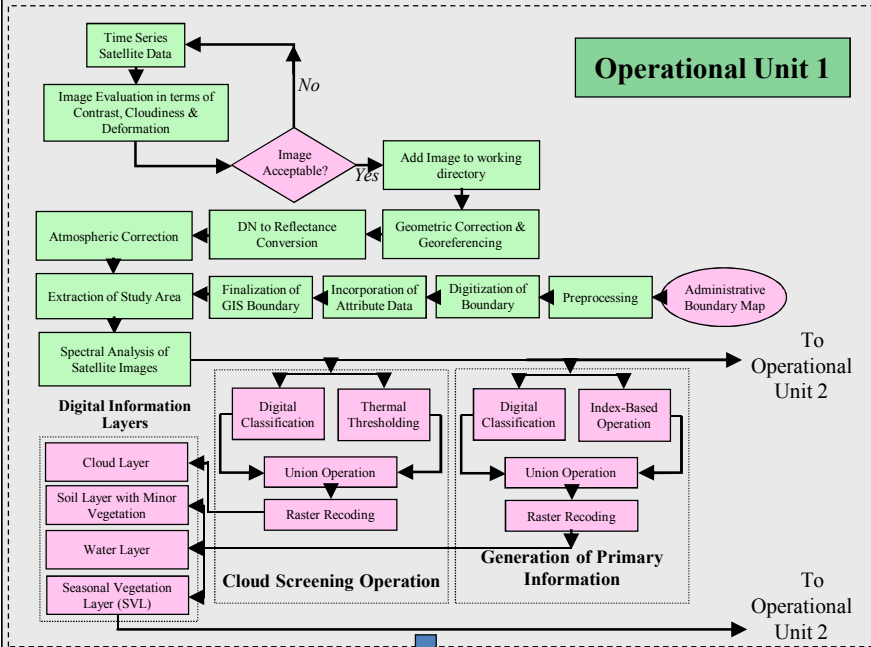

Crop Estimation, Analysis & Monitoring System (CEAMONS)

Agriculture Division, SPARRSO

Operational Block Diagram of CEAMONS

Data & Information in CEAMONS

GPS-Based Field Investigation

Information & Data from GPS-Based Field Observation

Operational Unit 2

From Operational Unit 1

From Operational Unit 1

Operational Block Diagram of CEAMONS

Data & Information in CEAMONS

Agricultural Information Database (AGINDA)

Types of Data for CEAMONS