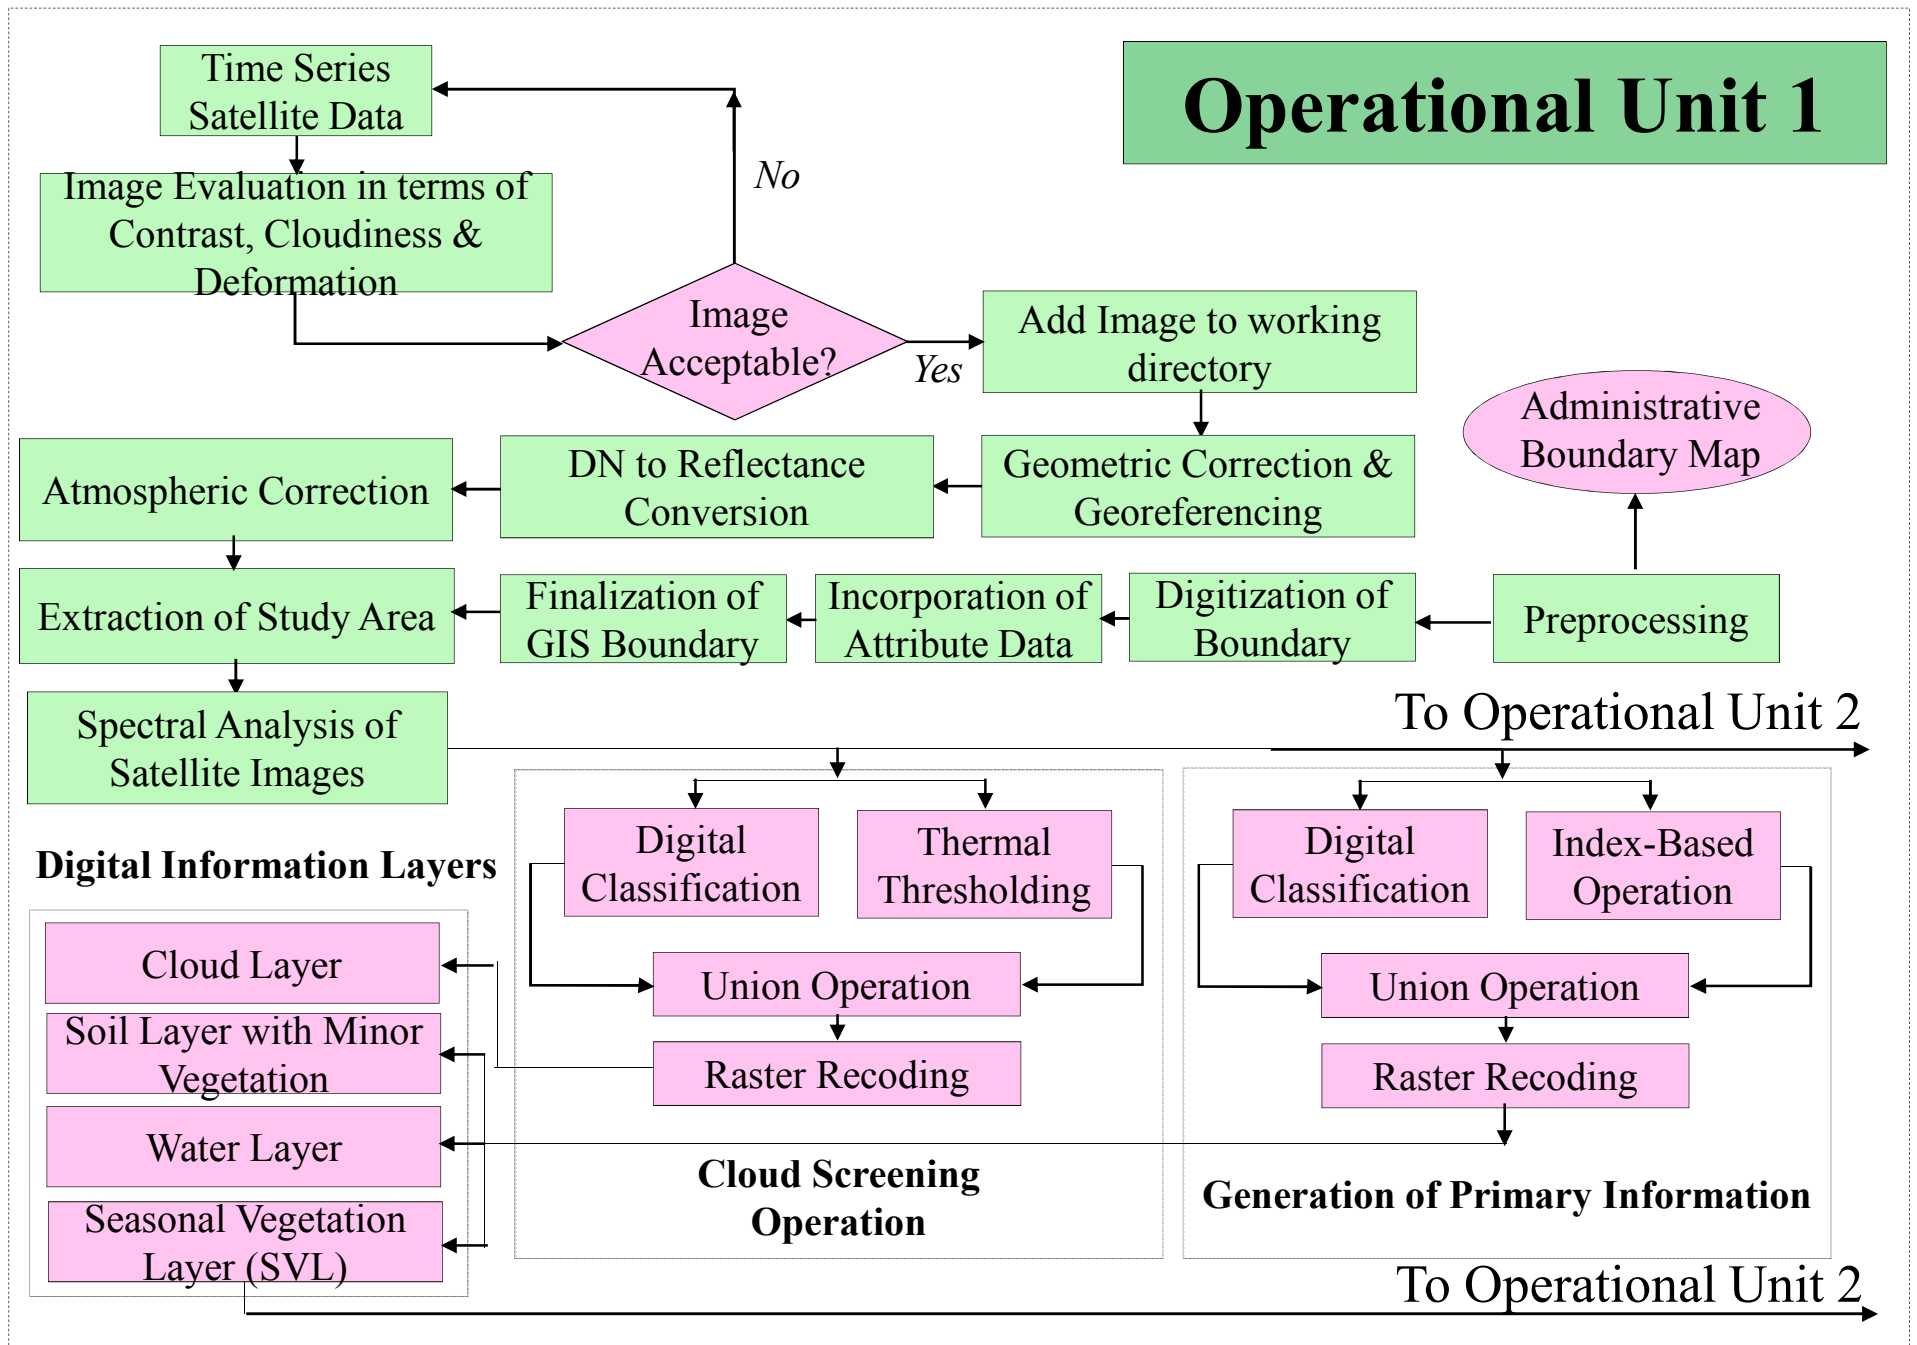

Crop Estimation, Analysis & Monitoring System (CEAMONS)

Agriculture Division, SPARRSO

Operational Block Diagram of CEAMONS

Data & Information in CEAMONS

GPS-Based Field Investigation

Information & Data from GPS-Based Field Observation

Operational Unit 2

From Operational Unit 1

From Operational Unit 1

Operational Block Diagram of CEAMONS

Data & Information in CEAMONS

Agricultural Information Database (AGINDA)

Types of Data for CEAMONS