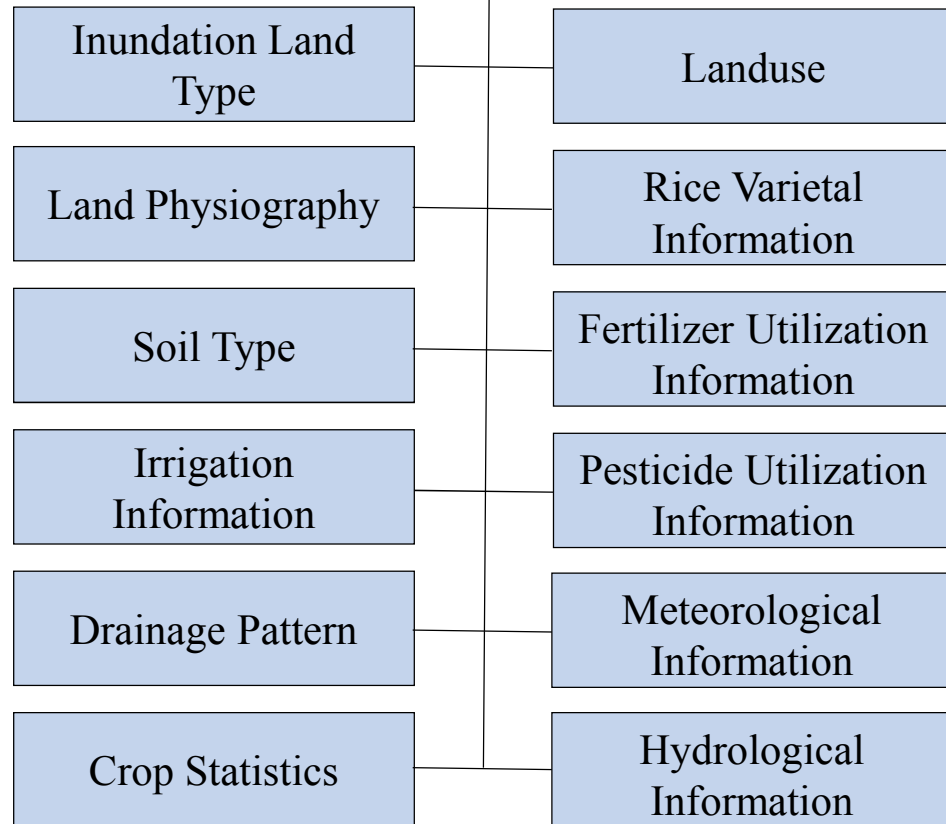

Crop Estimation, Analysis & Monitoring System (CEAMONS)

Agriculture Division, SPARRSO

Operational Block Diagram of CEAMONS

Data & Information in CEAMONS

GPS-Based Field Investigation

Information & Data from GPS-Based Field Observation

Operational Unit 2

From Operational Unit 1

From Operational Unit 1

Operational Block Diagram of CEAMONS

Data & Information in CEAMONS

Agricultural Information Database (AGINDA)

Types of Data for CEAMONS